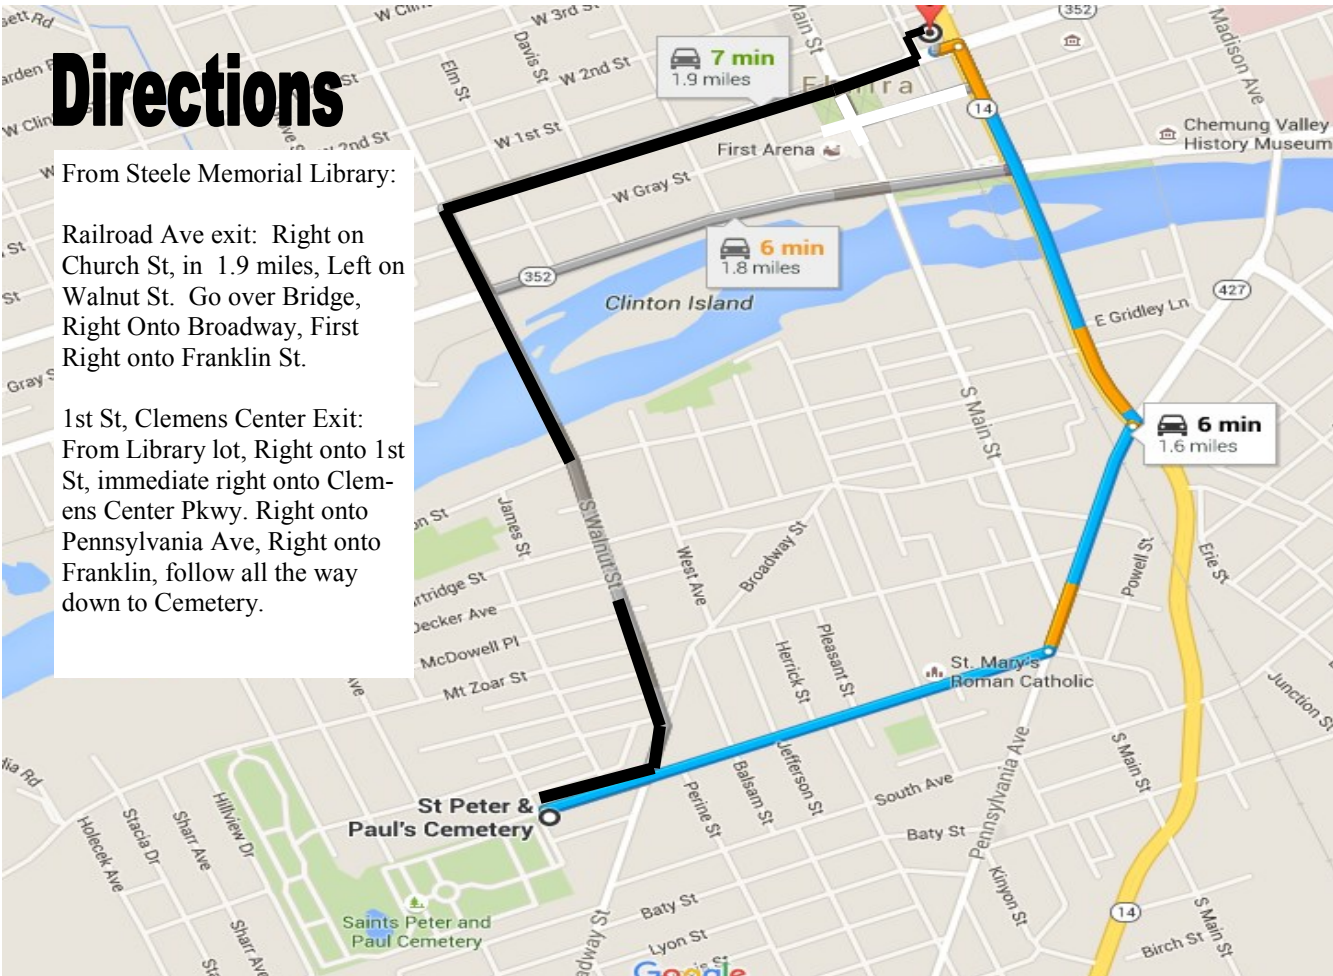

St. Peter & Paul's Cemetery
623 Franklin St, Elmira NY
607-732-6431

Ask a librarian, we can help you with:

- Headstone photos**
- Burial cards 1900-1944**
- Ledger Book 1890-1940**
- Deaths 1867-1881**
- Maps of Cemetery**

Available online:

Obituaries from this cemetery:

<http://www.joycetice.com/obitceme/stppobit.htm>

Find-a-Grave:

<http://www.findagrave.com/cgi-bin/fg.cgi?page=cr&CRid=66216>

Directions

From Steele Memorial Library:

Railroad Ave exit: Right on Church St, in 1.9 miles, Left on Walnut St. Go over Bridge, Right onto Broadway, First Right onto Franklin St.

1st St, Clemens Center Exit: From Library lot, Right onto 1st St, immediate right onto Clemens Center Pkwy. Right onto Pennsylvania Ave, Right onto Franklin, follow all the way down to Cemetery.